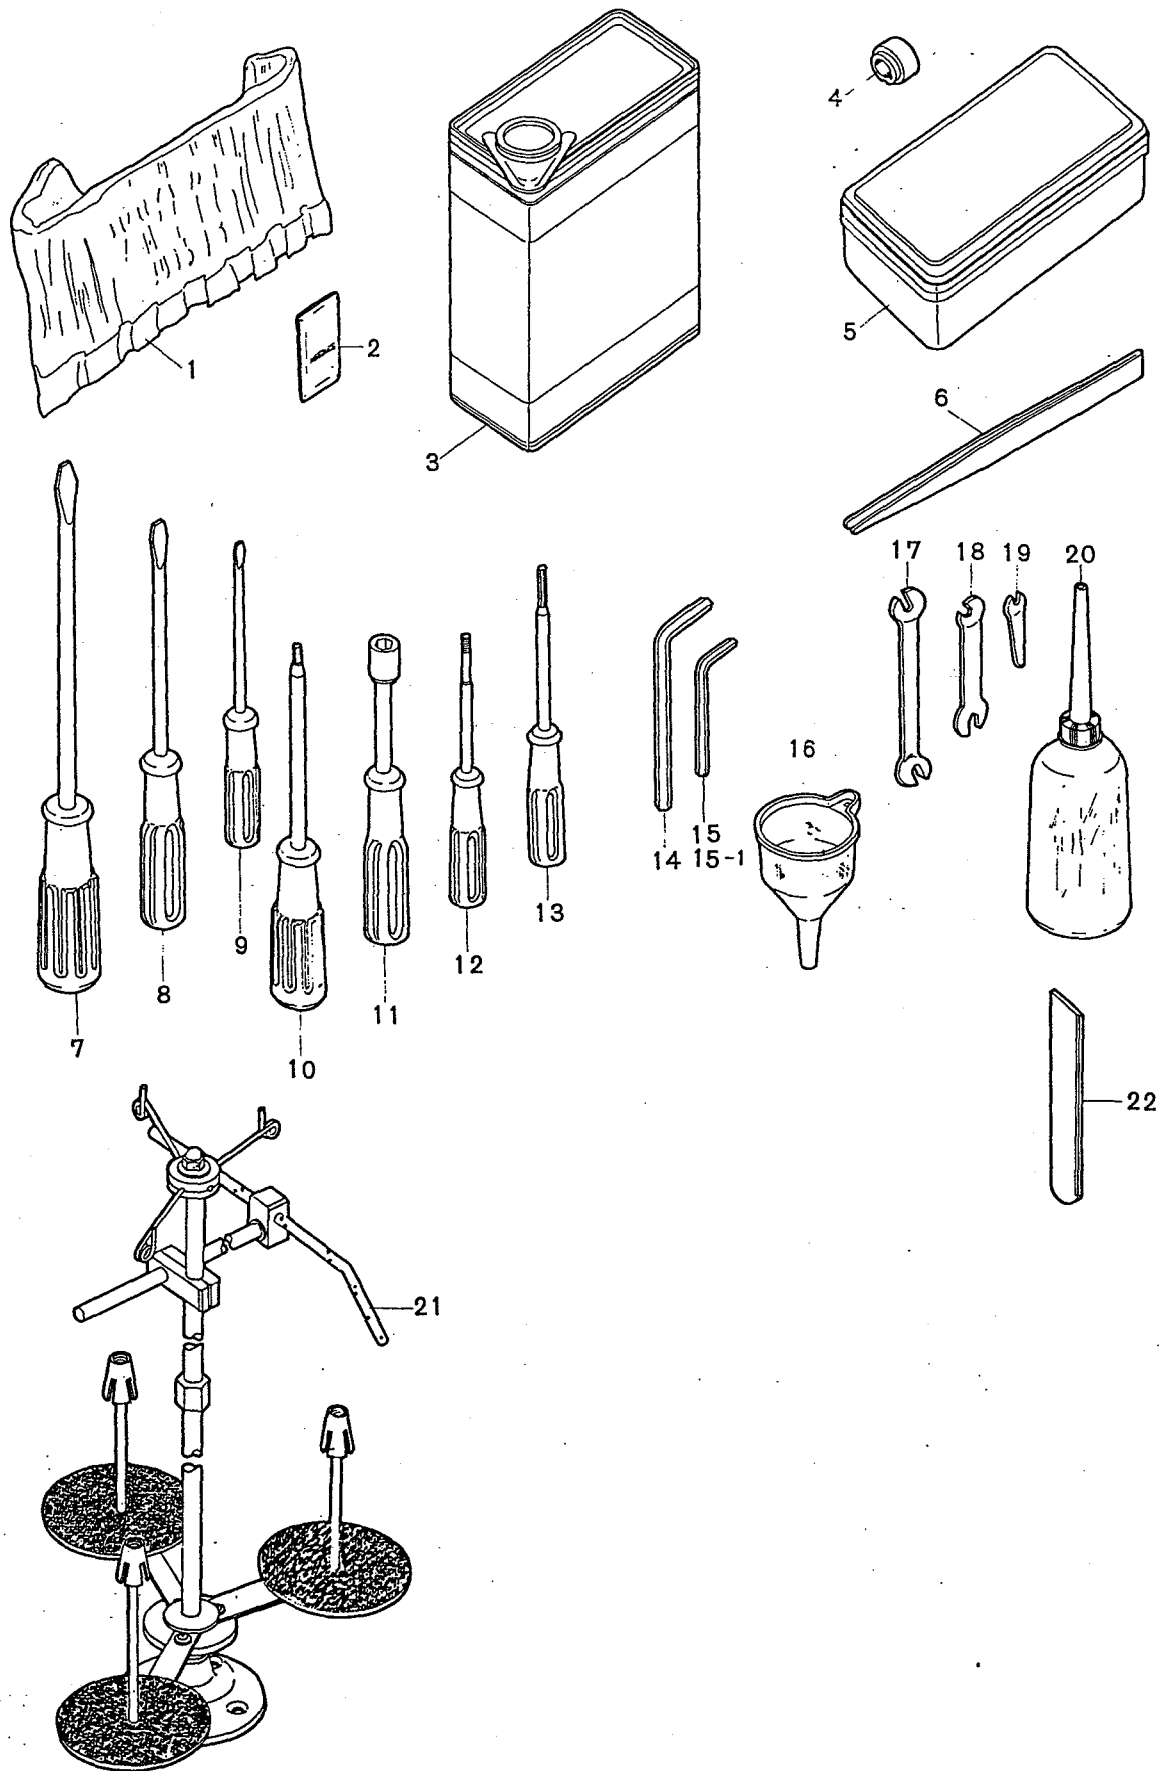

600-4 EXCLUSIVE PARTS

<u>Ref.No.</u>	<u>Parts.No.</u>	<u>Description</u>	<u>Amt.Req.</u>	<u>Remarks</u>
1	Y32530	Frame	1	
2	Y32532	Needle Bar Bushing (Upper)	1	
3	Y32533	Needle Bar Bushing (Lower)	1	
4	Y32572	Needle Bar Connecting Link Cover	1	
5	Y32575	Auxiliary Needle Thread Eyelet	1	
6	Y 4358	Screw for Y32575	1	
7	Y32585	Looper Thread Tension Disc Eyelets	2	
8	Y32534	Needle Bar Driving Crank	1	
9	Y32556	Upper Knife Clamp	1	
10	Y32552	Presser Foot Positioning Arm	1	
11	Y32543	Presser Spring Guide Pin	1	
12	Y32554	Upper Knife Driving Arm Guide	1	
13	Y32531	Crank Shaft	1	
14	Y34515	Upper Looper Bar Guide	1	
15	Y34587	Upper Looper Bar Guide Thrust Pin	1	
16	Y32374	Upper Looper Thread Guide	1	
17	Y34514	Upper Looper Bar Driving Arm	1	
18	Y32373	Looper Thread Pull-Off (Right)	1	
19	Y32580	Looper Thread Eyelet (Right)	1	
20	Y32582	Looper Thread Eyelet (Left)	1	
21	Y32577	Looper Thread Tubes	2	
22	Y32583	Looper Thread Pull-Off (Left)	1	
23	Y32584	Lower Looper Thread Eyelet	1	
24	Y32490	Lower Knife Holder Spring	1	
25	Y32488	Lower Knife Holder Locking Plate	1	
26	Y32545	Needle Guard (Front) for DCZ-222, -223	1	
27	Y32576	Chip Guard (Fix)	1	
28	Y32498	Chip Guard (Open)	1